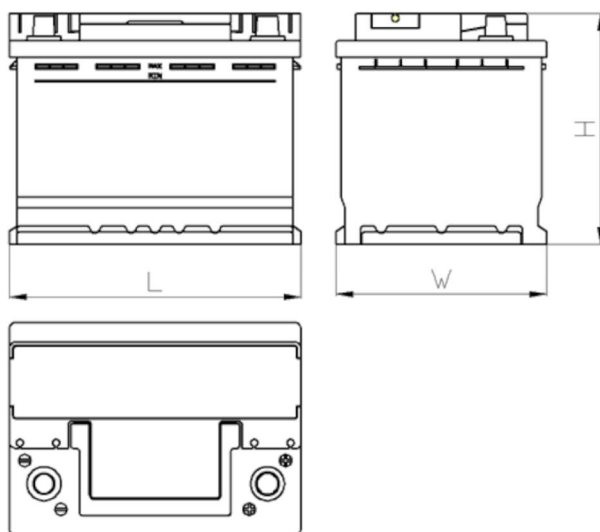

TECHNISCHES DATENBLATT

Nummer	790958500
TECHNISCHE DATEN	
Nennkapazität (Ah)	95Ah
Nennspannung (V)	12V
Kaltstartstrom (A)EN	850
Länge (mm) [L]	353
Szerokość (mm) [W]	175
Höhe (mm) [H]	175
Batteriegewicht (kg) +/- 10%	21,3
Polausführung	0 (Rechts +)
Schaltung	1
Bodenleiste	B13
Ladeanzeige	x
Ladestrom	Ca. 1/10 Nennkapazität
Ladespannung	14,8 V
Typ / Technologie	Blei-Säure-Batterie (Ca-Ca) / X-Classe

*STANDARD-ERSATZ Varta: - (Scheck)

MASTER-SPORT Automobiltechnik (MS) GmbH
Leopoldstr. 244 80807 München
Tel: +48 18 35 35 475 E-mail: sekretariat@master-sport.de

ISO 9001

ISO IATF 16949*

CERTIFIED

AEO

CERTIFIED

www.tecdoc.de

www.teccom.de