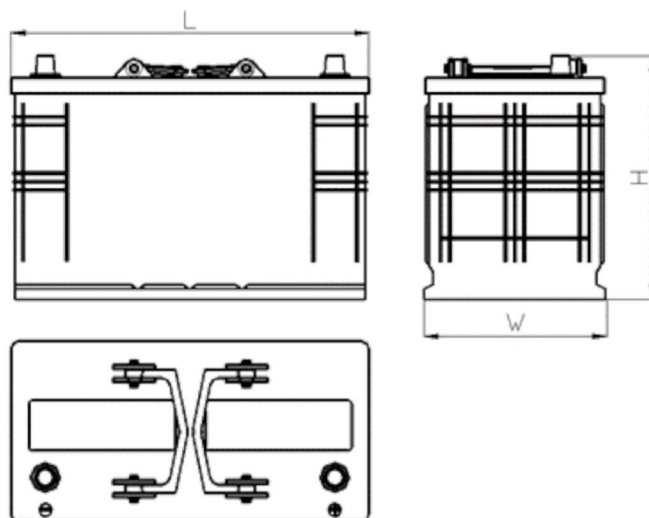

AEO

CERTIFIED

www.tecdoc.de

www.teccom.de

TECHNICAL DATA SHEET

Catalog number	790828000
TECHNICAL DATA	
Capacity (Ah)	82Ah
Voltage (V)	12V
Cold cranking performance (A)EN	800
Length (mm) [L]	315
Width (mm) [W]	175
Height (mm) [H]	190
Weight (kg) +/- 10%	-
Connection layout	0 (Right +)
Tips	1
Base hold-down	B13
Charge indicator	x
Charging current	Approx. 1/10 Rated Capacity
Charging voltage	14,8 V
Type / Technology	Lead-Acid (Ca-Ca) / X-Classe