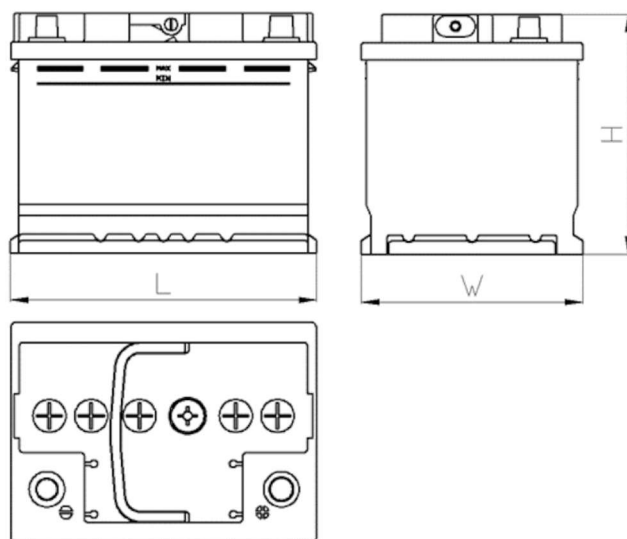

TECHNISCHES DATENBLATT

Nummer	790807300
TECHNISCHE DATEN	
Nennkapazität (Ah)	80Ah
Nennspannung (V)	12V
Kaltstartstrom (A)EN	730
Länge (mm) [L]	315
Szerokość (mm) [W]	175
Höhe (mm) [H]	175
Batteriegewicht (kg) +/- 10%	19,1
Polausführung	0 (Rechts +)
Schaltung	1
Bodenleiste	B13
Ladeanzeige	x
Ladestrom	Ca. 1/10 Nennkapazität
Ladespannung	14,8 V
Typ / Technologie	Blei-Säure-Batterie (Ca-Ca) / X-Classe

*STANDARD-ERSATZ Varta: 575 500 073 (Scheck)

MASTER-SPORT Automobiltechnik (MS) GmbH
Leopoldstr. 244 80807 München
Tel: +48 18 35 35 475 E-mail: sekretariat@master-sport.de

ISO 9001

ISO IATF 16949*

CERTIFIED

AEO

CERTIFIED

www.tecdoc.de

www.teccom.de