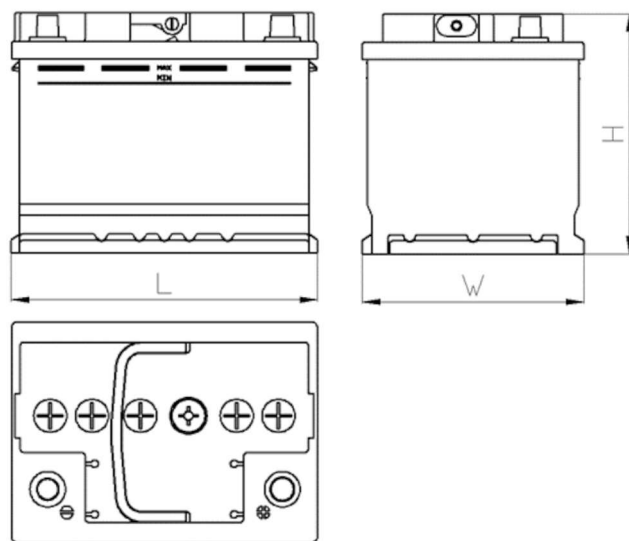

AEO

CERTIFIED

www.tecdoc.de

www.teccom.de

TECHNICAL DATA SHEET

Catalog number	790807300
TECHNICAL DATA	
Capacity (Ah)	80Ah
Voltage (V)	12V
Cold cranking performance (A)EN	730
Length (mm) [L]	315
Width (mm) [W]	175
Height (mm) [H]	175
Weight (kg) +/- 10%	19,1
Connection layout	0 (Right +)
Tips	1
Base hold-down	B13
Charge indicator	x
Charging current	Approx. 1/10 Rated Capacity
Charging voltage	14,8 V
Type / Technology	Lead-Acid (Ca-Ca) / X-Classe