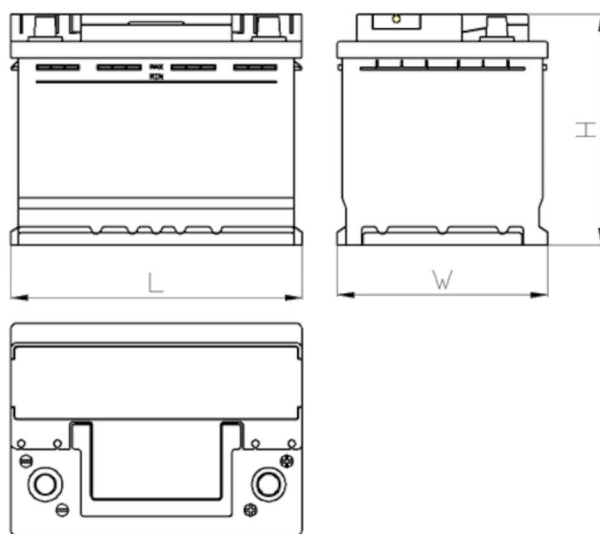

AEO

CERTIFIED

www.tecdoc.de

www.teccom.de

TECHNICAL DATA SHEET

Catalog number	790625800
TECHNICAL DATA	
Capacity (Ah)	62Ah
Voltage (V)	12V
Cold cranking performance (A)EN	580
Length (mm) [L]	242
Width (mm) [W]	175
Height (mm) [H]	190
Weight (kg) +/- 10%	14,5
Connection layout	0 (Right +)
Tips	1
Base hold-down	B13
Charge indicator	x
Charging current	Approx. 1/10 Rated Capacity
Charging voltage	14,8 V
Type / Technology	Lead-Acid (Ca-Ca) / X-Classe