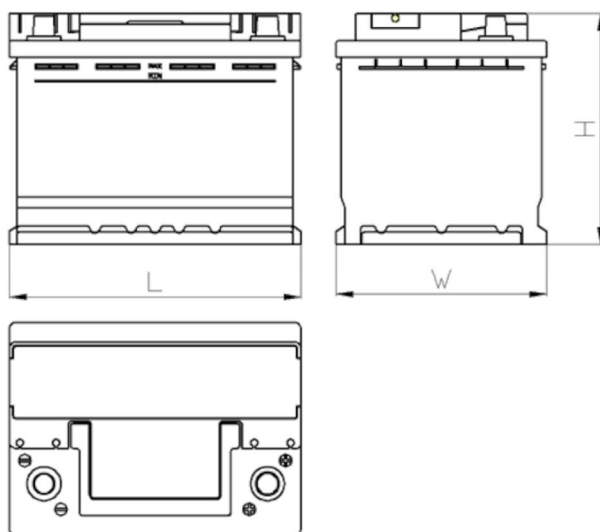

TECHNISCHES DATENBLATT

Nummer	780988501
TECHNISCHE DATEN	
Nennkapazität (Ah)	98Ah
Nennspannung (V)	12V
Kaltstartstrom (A)EN	850
Länge (mm) [L]	353
Szerokość (mm) [W]	175
Höhe (mm) [H]	190
Batteriegewicht (kg) +/- 10%	23,0
Polausführung	1 (Links +)
Schaltung	1
Bodenleiste	B13
Ladeanzeige	✓
Ladestrom	Ca. 1/10 Nennkapazität
Ladespannung	14,8 V
Typ / Technologie	Blei-Säure-Batterie (Ca-Ca) / X-Classe

*STANDARD-ERSATZ Varta: - (Scheck)

MASTER-SPORT Automobiltechnik (MS) GmbH
Leopoldstr. 244 80807 München
Tel: +48 18 35 35 475 E-mail: sekretariat@master-sport.de

ISO 9001

ISO IATF 16949*

CERTIFIED

AEO

CERTIFIED

www.tecdoc.de

www.teccom.de