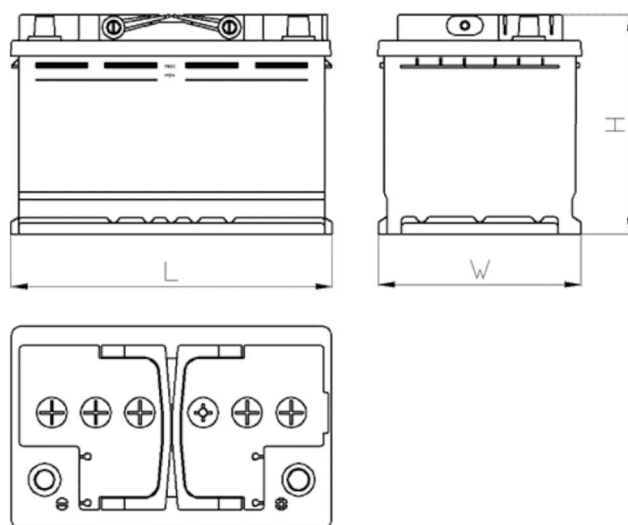

CERTIFIED

AEO

CERTIFIED

www.tecdoc.de

www.teccom.de

TECHNICAL DATA SHEET

Catalog number	780928502
TECHNICAL DATA	
Capacity (Ah)	92Ah
Voltage (V)	12V
Cold cranking performance (A)EN	850
Length (mm) [L]	315
Width (mm) [W]	175
Height (mm) [H]	190
Weight (kg) +/- 10%	21,0
Connection layout	2 (Right +)
Tips	1
Base hold-down	B13
Charge indicator	✓
Charging current	Approx. 1/10 Rated Capacity
Charging voltage	14,8 V
Type / Technology	Lead-Acid (Ca-Ca) / X-Classe