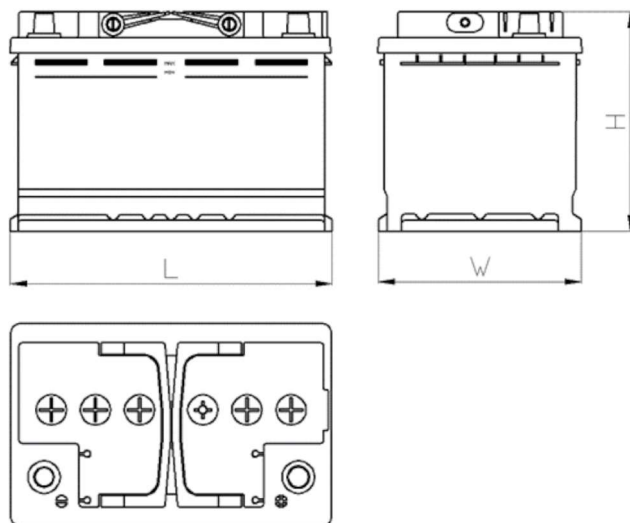

TECHNISCHES DATENBLATT

Nummer	780908006
TECHNISCHE DATEN	
Nennkapazität (Ah)	90Ah
Nennspannung (V)	12V
Kaltstartstrom (A)EN	800
Länge (mm) [L]	353
Szerokość (mm) [W]	175
Höhe (mm) [H]	190
Batteriegewicht (kg) +/- 10%	22,0
Polausführung	6 (Links +)
Schaltung	1
Bodenleiste	B13
Ladeanzeige	✓
Ladestrom	Ca. 1/10 Nennkapazität
Ladespannung	14,8 V
Typ / Technologie	Blei-Säure-Batterie (Ca-Ca) / X-Classe

*STANDARD-ERSATZ Varta: - (Scheck)

MASTER-SPORT Automobiltechnik (MS) GmbH
Leopoldstr. 244 80807 München
Tel: +48 18 35 35 475 E-mail: sekretariat@master-sport.de

ISO 9001

ISO IATF 16949*

CERTIFIED

AEO

CERTIFIED

www.tecdoc.de

www.teccom.de