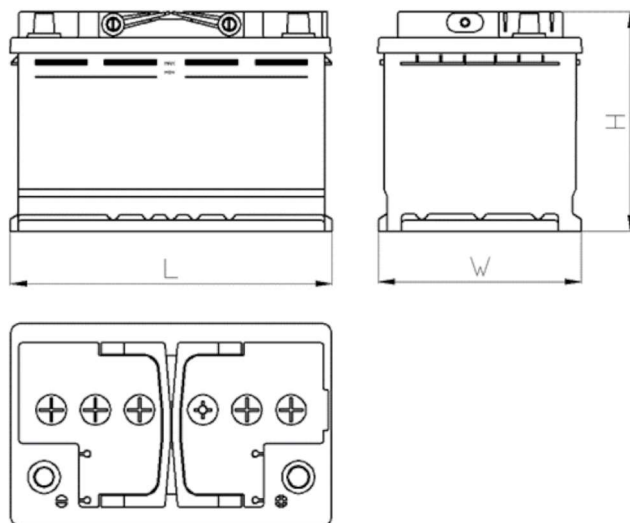

TECHNISCHES DATENBLATT

Nummer	780888001
TECHNISCHE DATEN	
Nennkapazität (Ah)	88Ah
Nennspannung (V)	12V
Kaltstartstrom (A)EN	800
Länge (mm) [L]	278
Szerokość (mm) [W]	175
Höhe (mm) [H]	190
Batteriegewicht (kg) +/- 10%	19,0
Polausführung	1 (Links +)
Schaltung	1
Bodenleiste	B13
Ladeanzeige	✓
Ladestrom	Ca. 1/10 Nennkapazität
Ladespannung	14,8 V
Typ / Technologie	Blei-Säure-Batterie (Ca-Ca) / X-Classe

*STANDARD-ERSATZ Varta: - (Scheck)

MASTER-SPORT Automobiltechnik (MS) GmbH
Leopoldstr. 244 80807 München
Tel: +48 18 35 35 475 E-mail: sekretariat@master-sport.de

ISO 9001

ISO IATF 16949*

CERTIFIED

AEO

CERTIFIED

www.tecdoc.de

www.teccom.de