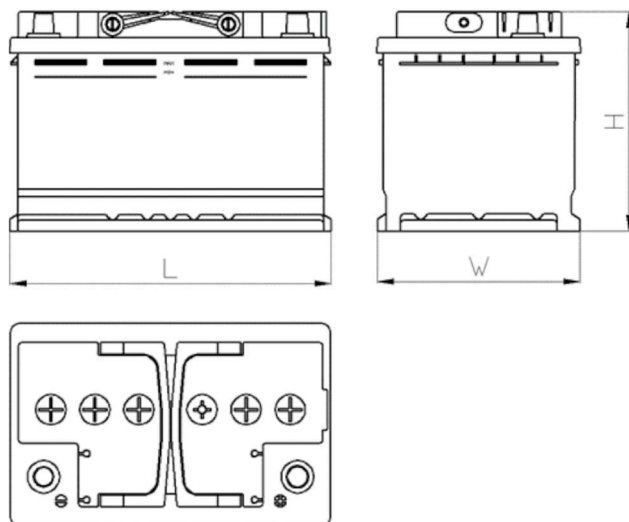

CERTIFIED

AEO

CERTIFIED

www.tecdoc.de

www.teccom.de

TECHNICAL DATA SHEET

Catalog number	780858502
TECHNICAL DATA	
Capacity (Ah)	85Ah
Voltage (V)	12V
Cold cranking performance (A)EN	850
Length (mm) [L]	315
Width (mm) [W]	175
Height (mm) [H]	175
Weight (kg) +/- 10%	19,2
Connection layout	2 (Right +)
Tips	1
Base hold-down	B13
Charge indicator	✓
Charging current	Approx. 1/10 Rated Capacity
Charging voltage	14,8 V
Type / Technology	Lead-Acid (Ca-Ca) / X-Classe