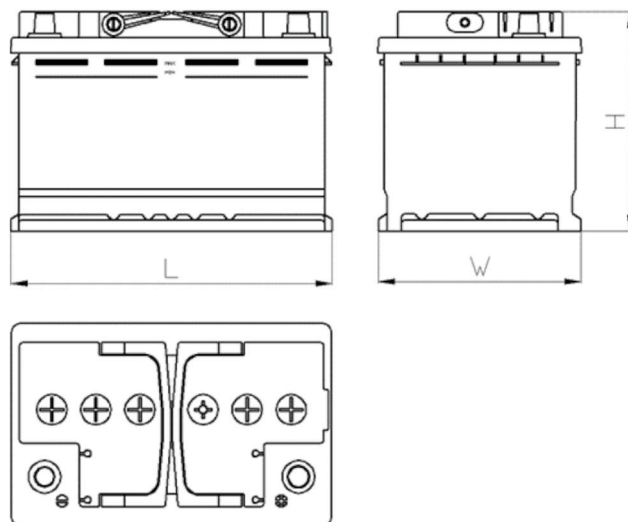

CERTIFIED

AEO

CERTIFIED

www.tecdoc.de

www.teccom.de

TECHNICAL DATA SHEET

Catalog number	780757502
TECHNICAL DATA	
Capacity (Ah)	75Ah
Voltage (V)	12V
Cold cranking performance (A)EN	750
Length (mm) [L]	278
Width (mm) [W]	175
Height (mm) [H]	175
Weight (kg) +/- 10%	16,8
Connection layout	2 (Right +)
Tips	1
Base hold-down	B13
Charge indicator	✓
Charging current	Approx. 1/10 Rated Capacity
Charging voltage	14,8 V
Type / Technology	Lead-Acid (Ca-Ca) / X-Classe