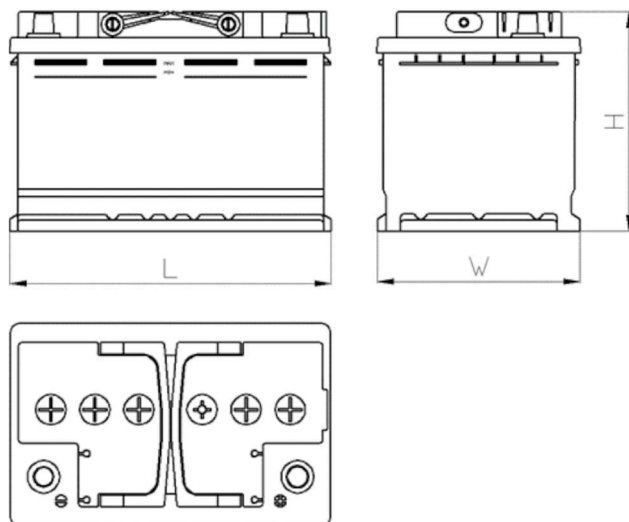

CERTIFIED

AEO

CERTIFIED

www.tecdoc.de

www.teccom.de

TECHNICAL DATA SHEET

| | |
|---------------------------------|------------------------------|
| Catalog number | 780727002 |
| TECHNICAL DATA | |
| Capacity (Ah) | 72Ah |
| Voltage (V) | 12V |
| Cold cranking performance (A)EN | 700 |
| Length (mm) [L] | 278 |
| Width (mm) [W] | 175 |
| Height (mm) [H] | 175 |
| Weight (kg) +/- 10% | 16,3 |
| Connection layout | 2 (Right +) |
| Tips | 1 |
| Base hold-down | B13 |
| Charge indicator | ✓ |
| Charging current | Approx. 1/10 Rated Capacity |
| Charging voltage | 14,8 V |
| Type / Technology | Lead-Acid (Ca-Ca) / X-Classe |