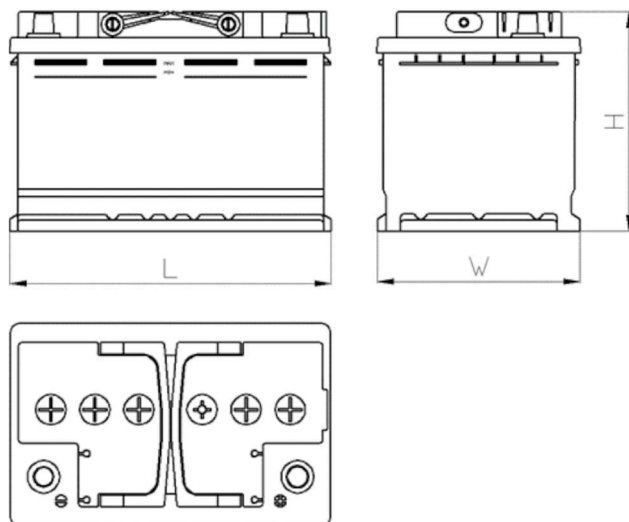

CERTIFIED

AEO

CERTIFIED

www.tecdoc.de

www.teccom.de

TECHNICAL DATA SHEET

Catalog number	780727001
TECHNICAL DATA	
Capacity (Ah)	72Ah
Voltage (V)	12V
Cold cranking performance (A)EN	700
Length (mm) [L]	278
Width (mm) [W]	175
Height (mm) [H]	175
Weight (kg) +/- 10%	16,3
Connection layout	1 (Left +)
Tips	1
Base hold-down	B13
Charge indicator	✓
Charging current	Approx. 1/10 Rated Capacity
Charging voltage	14,8 V
Type / Technology	Lead-Acid (Ca-Ca) / X-Classe