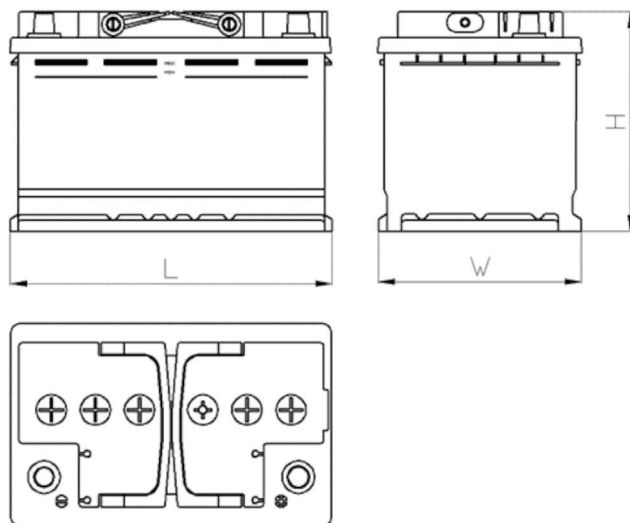

TECHNISCHES DATENBLATT

Nummer	780716002
TECHNISCHE DATEN	
Nennkapazität (Ah)	71Ah
Nennspannung (V)	12V
Kaltstartstrom (A)EN	600
Länge (mm) [L]	276
Szerokość (mm) [W]	175
Höhe (mm) [H]	190
Batteriegewicht (kg) +/- 10%	16,0
Polausführung	2 (Rechts +)
Schaltung	1
Bodenleiste	B13
Ladeanzeige	✓
Ladestrom	Ca. 1/10 Nennkapazität
Ladespannung	14,8 V
Typ / Technologie	Blei-Säure-Batterie (Ca-Ca) / X-Classe

*STANDARD-ERSATZ Varta: - (Scheck)

MASTER-SPORT Automobiltechnik (MS) GmbH
Leopoldstr. 244 80807 München
Tel: +48 18 35 35 475 E-mail: sekretariat@master-sport.de

ISO 9001

ISO IATF 16949*

CERTIFIED

AEO

CERTIFIED

www.tecdoc.de

www.teccom.de