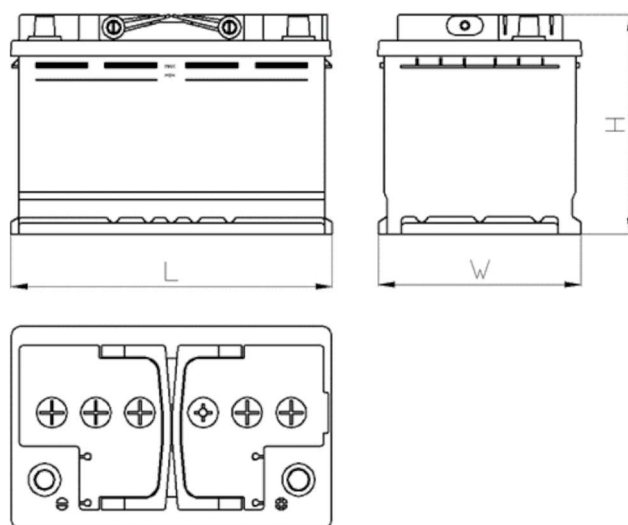

## TECHNICAL DATA SHEET

Catalog number	780716002
TECHNICAL DATA	
Capacity (Ah)	71Ah
Voltage (V)	12V
Cold cranking performance (A)EN	600
Length (mm) [L]	276
Width (mm) [W]	175
Height (mm) [H]	190
Weight (kg ) +/- 10%	16,0
Connection layout	2 (Right +)
Tips	1
Base hold-down	B13
Charge indicator	✓
Charging current	Approx. 1/10 Rated Capacity
Charging voltage	14,8 V
Type / Technology	Lead-Acid (Ca-Ca) / X-Classe