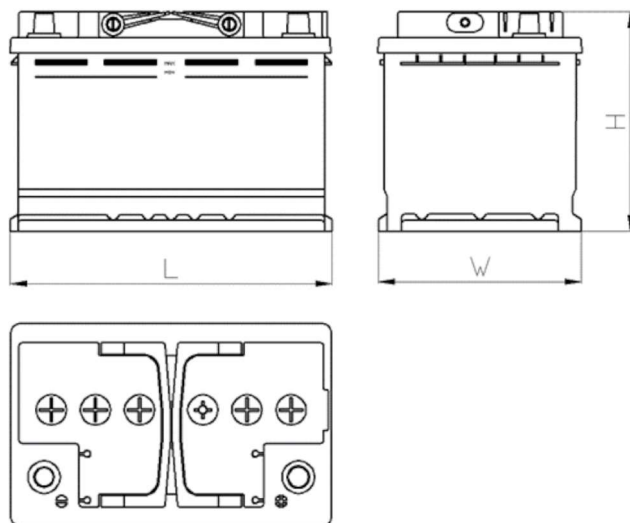

TECHNISCHES DATENBLATT

Nummer	780716001
TECHNISCHE DATEN	
Nennkapazität (Ah)	71Ah
Nennspannung (V)	12V
Kaltstartstrom (A)EN	600
Länge (mm) [L]	276
Szerokość (mm) [W]	175
Höhe (mm) [H]	190
Batteriegewicht (kg) +/- 10%	16,0
Polausführung	1 (Links +)
Schaltung	1
Bodenleiste	B13
Ladeanzeige	✓
Ladestrom	Ca. 1/10 Nennkapazität
Ladespannung	14,8 V
Typ / Technologie	Blei-Säure-Batterie (Ca-Ca) / X-Classe

*STANDARD-ERSATZ Varta: - (Scheck)

MASTER-SPORT Automobiltechnik (MS) GmbH
Leopoldstr. 244 80807 München
Tel: +48 18 35 35 475 E-mail: sekretariat@master-sport.de

ISO 9001

ISO IATF 16949*

CERTIFIED

AEO

CERTIFIED

www.tecdoc.de

www.teccom.de