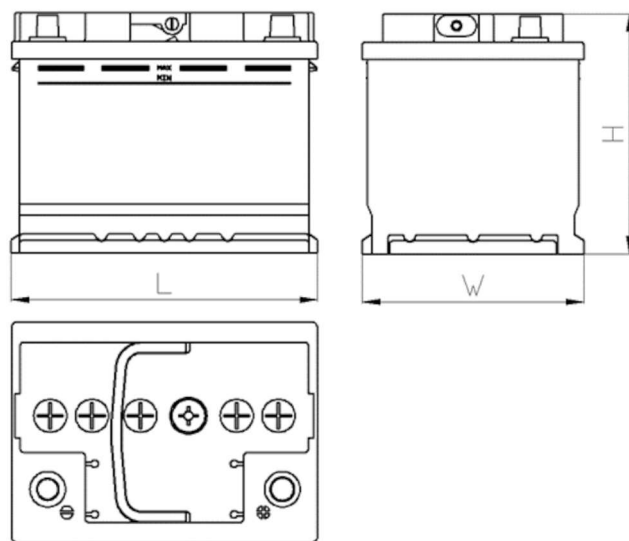

CERTIFIED

AEO

CERTIFIED

www.tecdoc.de

www.teccom.de

TECHNICAL DATA SHEET

Catalog number	780615502
TECHNICAL DATA	
Capacity (Ah)	61Ah
Voltage (V)	12V
Cold cranking performance (A)EN	550
Length (mm) [L]	242
Width (mm) [W]	175
Height (mm) [H]	175
Weight (kg) +/- 10%	13,7
Connection layout	2 (Right +)
Tips	1
Base hold-down	B13
Charge indicator	✓
Charging current	Approx. 1/10 Rated Capacity
Charging voltage	14,8 V
Type / Technology	Lead-Acid (Ca-Ca) / X-Classe