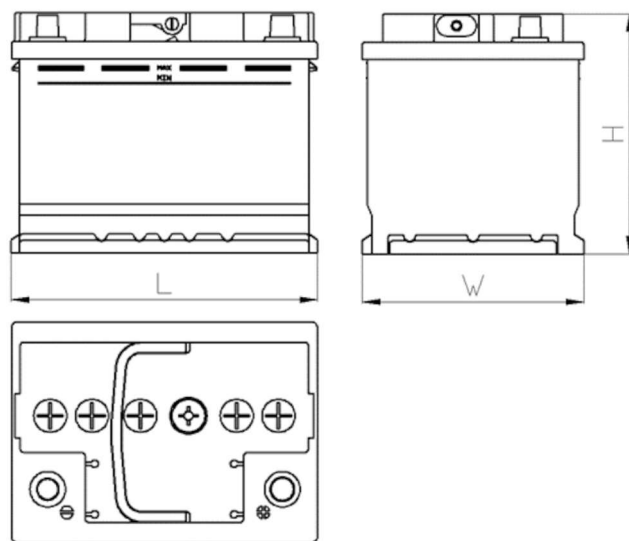

CERTIFIED

www.tecdoc.de

www.teccom.de

TECHNICAL DATA SHEET

Catalog number	780554801
TECHNICAL DATA	
Capacity (Ah)	55Ah
Voltage (V)	12V
Cold cranking performance (A)EN	480
Length (mm) [L]	207
Width (mm) [W]	175
Height (mm) [H]	190
Weight (kg) +/- 10%	13,1
Connection layout	1 (Left +)
Tips	1
Base hold-down	B13
Charge indicator	x
Charging current	Approx. 1/10 Rated Capacity
Charging voltage	14,8 V
Type / Technology	Lead-Acid (Ca-Ca) / X-Classe