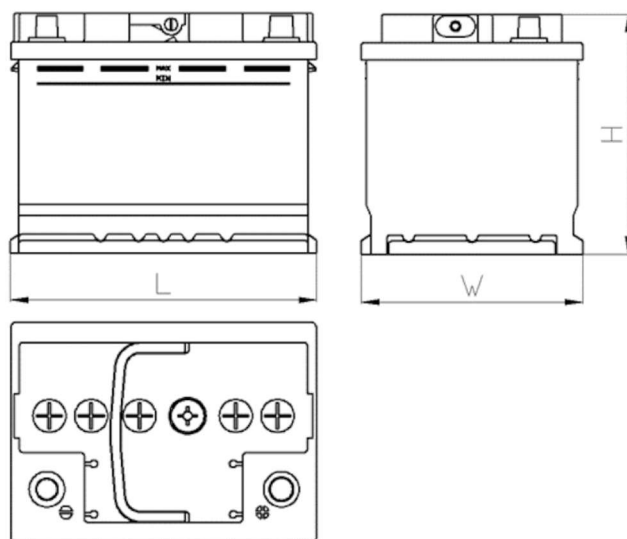

TECHNISCHES DATENBLATT

Nummer	780554801
TECHNISCHE DATEN	
Nennkapazität (Ah)	55Ah
Nennspannung (V)	12V
Kaltstartstrom (A)EN	480
Länge (mm) [L]	207
Szerokość (mm) [W]	175
Höhe (mm) [H]	190
Batteriegewicht (kg) +/- 10%	13,1
Polausführung	1 (Links +)
Schaltung	1
Bodenleiste	B13
Ladeanzeige	x
Ladestrom	Ca. 1/10 Nennkapazität
Ladespannung	14,8 V
Typ / Technologie	Blei-Säure-Batterie (Ca-Ca) / X-Classe

*STANDARD-ERSATZ Varta: - (Scheck)

MASTER-SPORT Automobiltechnik (MS) GmbH
Leopoldstr. 244 80807 München
Tel: +48 18 35 35 475 E-mail: sekretariat@master-sport.de

ISO 9001

ISO IATF 16949*

CERTIFIED

AEO

CERTIFIED

www.tecdoc.de

www.teccom.de