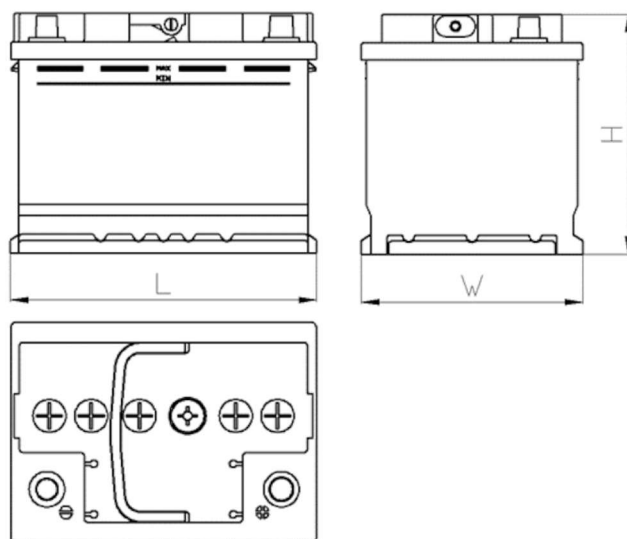

TECHNISCHES DATENBLATT

Nummer	780453607
TECHNISCHE DATEN	
Nennkapazität (Ah)	45Ah
Nennspannung (V)	12V
Kaltstartstrom (A)EN	360
Länge (mm) [L]	207
Szerokość (mm) [W]	175
Höhe (mm) [H]	190
Batteriegewicht (kg) +/- 10%	12,0
Polausführung	7 (Rechts +)
Schaltung	1
Bodenleiste	B13
Ladeanzeige	✓
Ladestrom	Ca. 1/10 Nennkapazität
Ladespannung	14,8 V
Typ / Technologie	Blei-Säure-Batterie (Ca-Ca) / X-Classe

*STANDARD-ERSATZ Varta: - (Scheck)

MASTER-SPORT Automobiltechnik (MS) GmbH
Leopoldstr. 244 80807 München
Tel: +48 18 35 35 475 E-mail: sekretariat@master-sport.de

ISO 9001

ISO IATF 16949*

CERTIFIED

AEO

CERTIFIED

www.tecdoc.de

www.teccom.de