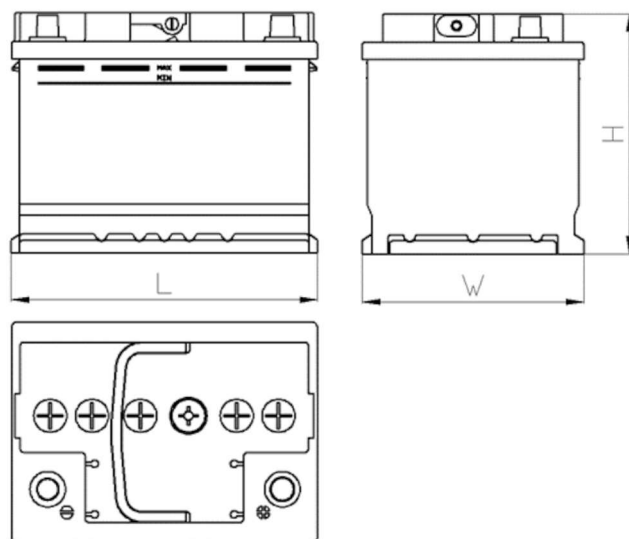

CERTIFIED

www.tecdoc.de

www.teccom.de

TECHNICAL DATA SHEET

Catalog number	780453607
TECHNICAL DATA	
Capacity (Ah)	45Ah
Voltage (V)	12V
Cold cranking performance (A)EN	360
Length (mm) [L]	207
Width (mm) [W]	175
Height (mm) [H]	190
Weight (kg) +/- 10%	12,0
Connection layout	7 (Right +)
Tips	1
Base hold-down	B13
Charge indicator	✓
Charging current	Approx. 1/10 Rated Capacity
Charging voltage	14,8 V
Type / Technology	Lead-Acid (Ca-Ca) / X-Classe