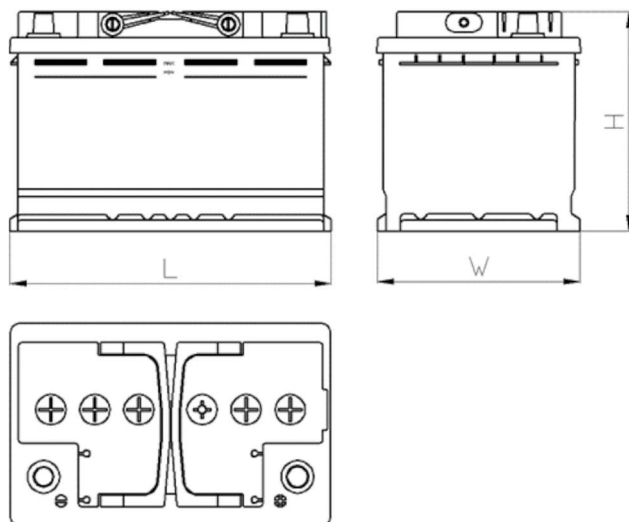

CERTIFIED

AEO

CERTIFIED

www.tecdoc.de

www.teccom.de

TECHNICAL DATA SHEET

Catalog number	770758002
TECHNICAL DATA	
Capacity (Ah)	75Ah
Voltage (V)	12V
Cold cranking performance (A)EN	800
Length (mm) [L]	278
Width (mm) [W]	175
Height (mm) [H]	190
Weight (kg) +/- 10%	19,6
Connection layout	2 (Right +)
Tips	1
Base hold-down	B13
Charge indicator	x
Charging current	Approx. 1/10 Rated Capacity
Charging voltage	14,8 V
Type / Technology	Lead-Acid (Ca-Ca) / X-Classe