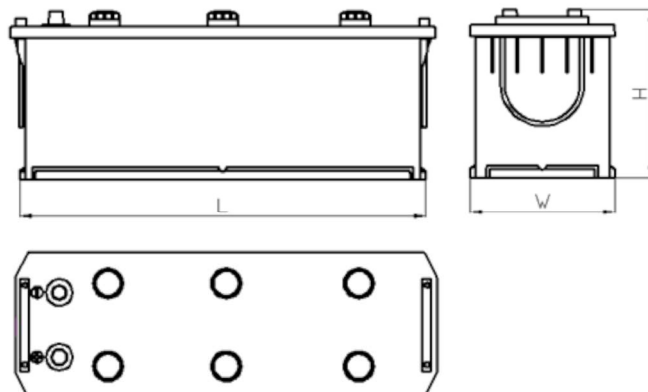

TECHNISCHES DATENBLATT

Nummer	762051254
TECHNISCHE DATEN	
Nennkapazität (Ah)	205Ah
Nennspannung (V)	12V
Kaltstartstrom (A)EN	1250
Länge (mm) [L]	513
Szerokość (mm) [W]	223
Höhe (mm) [H]	217
Batteriegewicht (kg) +/- 10%	48,2
Polausführung	4 (Rechts +)
Schaltung	1
Bodenleiste	B00
Ladeanzeige	x
Ladestrom	Ca. 1/10 Nennkapazität
Ladespannung	14,8 V
Typ / Technologie	Blei-Säure-Batterie (Ca-Ca) / X-Classe

*STANDARD-ERSATZ Varta: - (Scheck)

MASTER-SPORT Automobiltechnik (MS) GmbH
Leopoldstr. 244 80807 München
Tel: +48 18 35 35 475 E-mail: sekretariat@master-sport.de

ISO 9001

ISO IATF 16949*

CERTIFIED

AEO

CERTIFIED

www.tecdoc.de

www.teccom.de