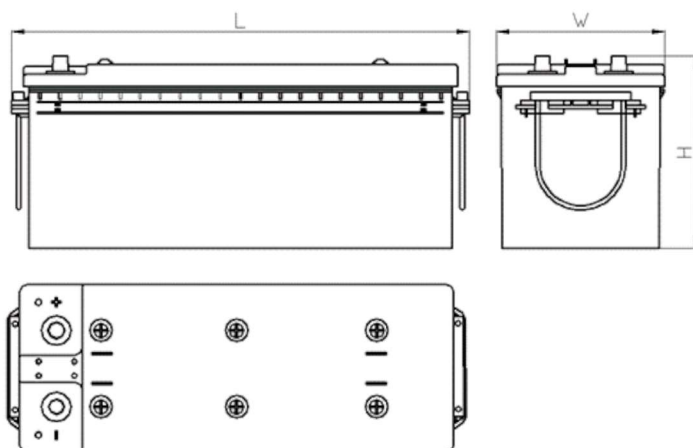

TECHNISCHES DATENBLATT

Nummer	762051250
TECHNISCHE DATEN	
Nennkapazität (Ah)	205Ah
Nennspannung (V)	12V
Kaltstartstrom (A)EN	1250
Länge (mm) [L]	513
Szerokość (mm) [W]	222
Höhe (mm) [H]	228
Batteriegewicht (kg) +/- 10%	48,2
Polausführung	0 (Rechts +)
Schaltung	1
Bodenleiste	B00
Ladeanzeige	x
Ladestrom	Ca. 1/10 Nennkapazität
Ladespannung	14,8 V
Typ / Technologie	Blei-Säure-Batterie (Ca-Ca) / X-Classe

*STANDARD-ERSATZ Varta: - (Scheck)

MASTER-SPORT Automobiltechnik (MS) GmbH
Leopoldstr. 244 80807 München
Tel: +48 18 35 35 475 E-mail: sekretariat@master-sport.de

ISO 9001

ISO IATF 16949*

CERTIFIED

AEO

CERTIFIED

www.tecdoc.de

www.teccom.de