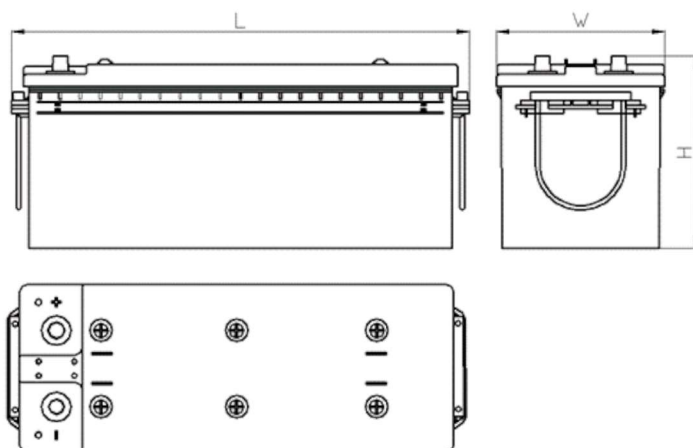

TECHNISCHES DATENBLATT

Nummer	762001202
TECHNISCHE DATEN	
Nennkapazität (Ah)	200Ah
Nennspannung (V)	12V
Kaltstartstrom (A)EN	1200
Länge (mm) [L]	487
Szerokość (mm) [W]	267
Höhe (mm) [H]	236
Batteriegewicht (kg) +/- 10%	56,0
Polausführung	2 (Rechts +)
Schaltung	3
Bodenleiste	B00
Ladeanzeige	x
Ladestrom	Ca. 1/10 Nennkapazität
Ladespannung	14,8 V
Typ / Technologie	Blei-Säure-Batterie (Ca-Ca) / X-Classe

*STANDARD-ERSATZ Varta: - (Scheck)

MASTER-SPORT Automobiltechnik (MS) GmbH
Leopoldstr. 244 80807 München
Tel: +48 18 35 35 475 E-mail: sekretariat@master-sport.de

ISO 9001

ISO IATF 16949*

CERTIFIED

AEO

CERTIFIED

www.tecdoc.de

www.teccom.de