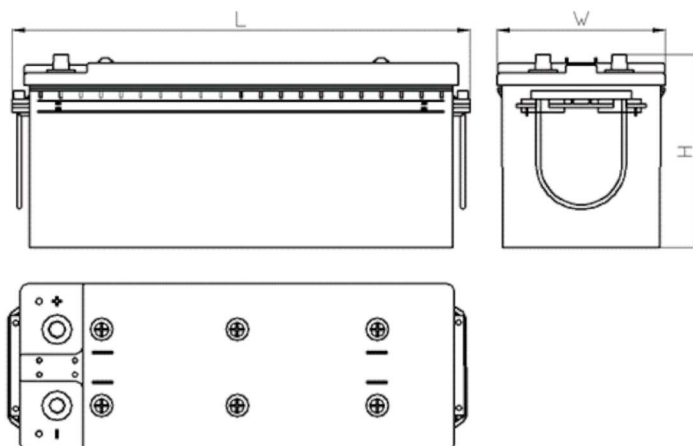

CERTIFIED

www.tecdoc.de

www.teccom.de

TECHNICAL DATA SHEET

Catalog number	762001202
TECHNICAL DATA	
Capacity (Ah)	200Ah
Voltage (V)	12V
Cold cranking performance (A)EN	1200
Length (mm) [L]	487
Width (mm) [W]	267
Height (mm) [H]	236
Weight (kg) +/- 10%	56,0
Connection layout	2 (Right +)
Tips	3
Base hold-down	B00
Charge indicator	x
Charging current	Approx. 1/10 Rated Capacity
Charging voltage	14,8 V
Type / Technology	Lead-Acid (Ca-Ca) / X-Classe