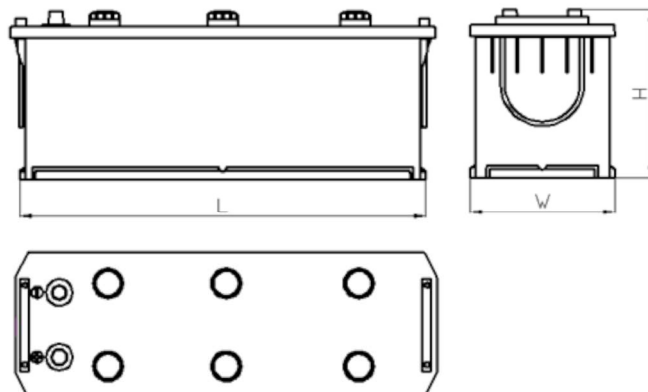

TECHNISCHES DATENBLATT

Nummer	761951203
TECHNISCHE DATEN	
Nennkapazität (Ah)	195Ah
Nennspannung (V)	12V
Kaltstartstrom (A)EN	1200
Länge (mm) [L]	513
Szerokość (mm) [W]	223
Höhe (mm) [H]	217
Batteriegewicht (kg) +/- 10%	46,8
Polausführung	3 (Links +)
Schaltung	1
Bodenleiste	B03
Ladeanzeige	x
Ladestrom	Ca. 1/10 Nennkapazität
Ladespannung	14,8 V
Typ / Technologie	Blei-Säure-Batterie (Ca-Ca) / X-Classe

*STANDARD-ERSATS Varta: - (Scheck)

MASTER-SPORT Automobiltechnik (MS) GmbH
Leopoldstr. 244 80807 München
Tel: +48 18 35 35 475 E-mail: sekretariat@master-sport.de

ISO 9001

ISO IATF 16949*

CERTIFIED

AEO

CERTIFIED

www.tecdoc.de

www.teccom.de