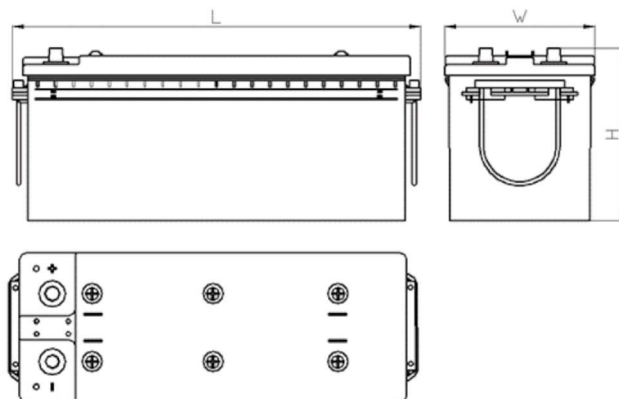

CERTIFIED

AEO

CERTIFIED

www.tecdoc.de

www.teccom.de

TECHNICAL DATA SHEET

Catalog number	761901100
TECHNICAL DATA	
Capacity (Ah)	190Ah
Voltage (V)	12V
Cold cranking performance (A)EN	1100
Length (mm) [L]	513
Width (mm) [W]	222
Height (mm) [H]	218
Weight (kg) +/- 10%	46,5
Connection layout	0 (Right +)
Tips	1
Base hold-down	B00
Charge indicator	x
Charging current	Approx. 1/10 Rated Capacity
Charging voltage	14,8 V
Type / Technology	Lead-Acid (Ca-Ca) / X-Classe