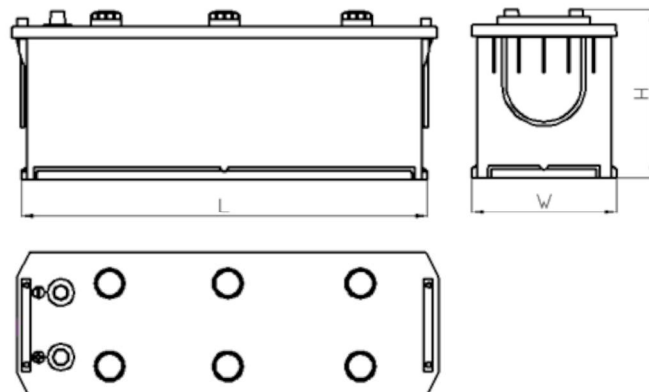

## TECHNICAL DATA SHEET

Catalog number	761851154
TECHNICAL DATA	
Capacity (Ah)	185Ah
Voltage (V)	12V
Cold cranking performance (A)EN	1150
Length (mm) [L]	513
Width (mm) [W]	222
Height (mm) [H]	218
Weight (kg ) +/- 10%	40,0
Connection layout	4 (Right +)
Tips	1
Base hold-down	B00
Charge indicator	x
Charging current	Approx. 1/10 Rated Capacity
Charging voltage	14,8 V
Type / Technology	Lead-Acid (Ca-Ca) / X-Classe