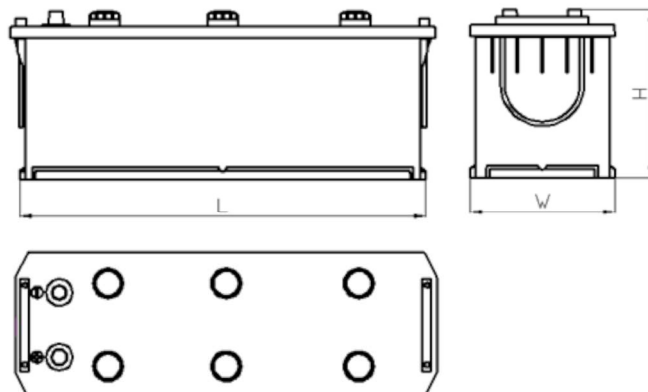

TECHNISCHES DATENBLATT

Nummer	761851153
TECHNISCHE DATEN	
Nennkapazität (Ah)	185Ah
Nennspannung (V)	12V
Kaltstartstrom (A)EN	1150
Länge (mm) [L]	513
Szerokość (mm) [W]	222
Höhe (mm) [H]	218
Batteriegewicht (kg) +/- 10%	44,2
Polausführung	3 (Links +)
Schaltung	1
Bodenleiste	B00
Ladeanzeige	x
Ladestrom	Ca. 1/10 Nennkapazität
Ladespannung	14,8 V
Typ / Technologie	Blei-Säure-Batterie (Ca-Ca) / X-Classe

*STANDARD-ERSATS Varta: - (Scheck)

MASTER-SPORT Automobiltechnik (MS) GmbH
Leopoldstr. 244 80807 München
Tel: +48 18 35 35 475 E-mail: sekretariat@master-sport.de

ISO 9001

ISO IATF 16949*

CERTIFIED

AEO

CERTIFIED

www.tecdoc.de

www.teccom.de