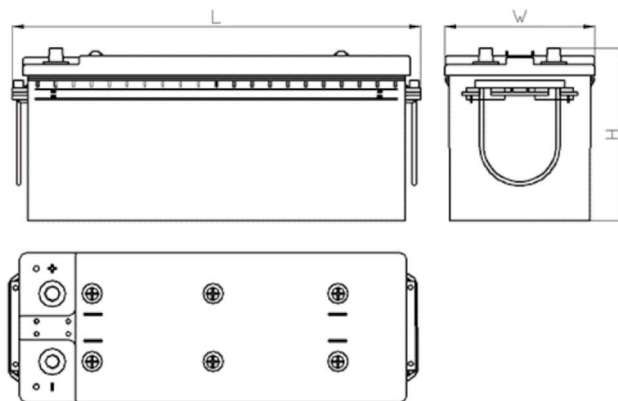

## TECHNICAL DATA SHEET

Catalog number	761701053
TECHNICAL DATA	
Capacity (Ah)	170Ah
Voltage (V)	12V
Cold cranking performance (A)EN	1050
Length (mm) [L]	513
Width (mm) [W]	222
Height (mm) [H]	218
Weight (kg ) +/- 10%	40,0
Connection layout	3 (Left +)
Tips	1
Base hold-down	B00
Charge indicator	x
Charging current	Approx. 1/10 Rated Capacity
Charging voltage	14,8 V
Type / Technology	Lead-Acid (Ca-Ca) / X-Classe