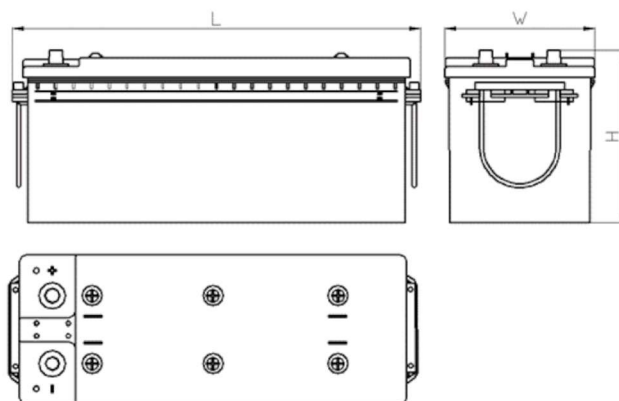

## TECHNICAL DATA SHEET

Catalog number	761701050
TECHNICAL DATA	
Capacity (Ah)	170Ah
Voltage (V)	12V
Cold cranking performance (A)EN	1050
Length (mm) [L]	513
Width (mm) [W]	222
Height (mm) [H]	218
Weight (kg ) +/- 10%	40,0
Connection layout	0 (Right +)
Tips	1
Base hold-down	B00
Charge indicator	x
Charging current	Approx. 1/10 Rated Capacity
Charging voltage	14,8 V
Type / Technology	Lead-Acid (Ca-Ca) / X-Classe