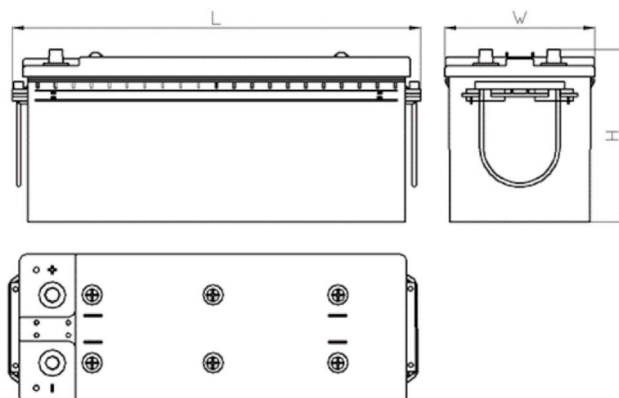

TECHNISCHES DATENBLATT

Nummer	761458508
TECHNISCHE DATEN	
Nennkapazität (Ah)	145Ah
Nennspannung (V)	12V
Kaltstartstrom (A)EN	850
Länge (mm) [L]	513
Szerokość (mm) [W]	189
Höhe (mm) [H]	217
Batteriegewicht (kg) +/- 10%	35,5
Polausführung	8 (Links +)
Schaltung	1
Bodenleiste	B00
Ladeanzeige	x
Ladestrom	Ca. 1/10 Nennkapazität
Ladespannung	14,8 V
Typ / Technologie	Blei-Säure-Batterie (Ca-Ca) / X-Classe

*STANDARD-ERSATZ Varta: - (Scheck)

MASTER-SPORT Automobiltechnik (MS) GmbH
Leopoldstr. 244 80807 München
Tel: +48 18 35 35 475 E-mail: sekretariat@master-sport.de

ISO 9001

ISO IATF 16949*

CERTIFIED

AEO

CERTIFIED

www.tecdoc.de

www.teccom.de