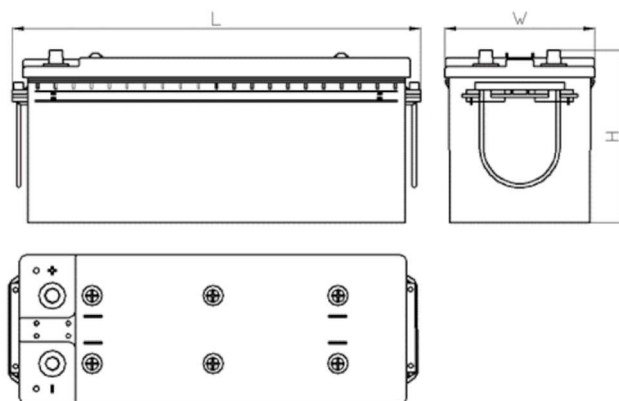

CERTIFIED

www.tecdoc.de

www.teccom.de

TECHNICAL DATA SHEET

Catalog number	761458508
TECHNICAL DATA	
Capacity (Ah)	145Ah
Voltage (V)	12V
Cold cranking performance (A)EN	850
Length (mm) [L]	513
Width (mm) [W]	189
Height (mm) [H]	217
Weight (kg) +/- 10%	35,5
Connection layout	8 (Left +)
Tips	1
Base hold-down	B00
Charge indicator	x
Charging current	Approx. 1/10 Rated Capacity
Charging voltage	14,8 V
Type / Technology	Lead-Acid (Ca-Ca) / X-Classe