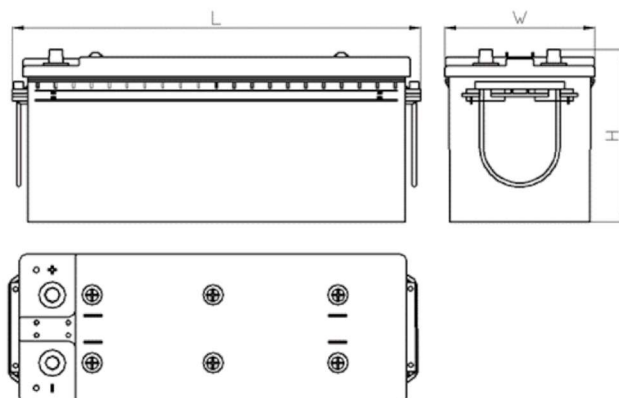

TECHNISCHES DATENBLATT

Nummer	761458505
TECHNISCHE DATEN	
Nennkapazität (Ah)	145Ah
Nennspannung (V)	12V
Kaltstartstrom (A)EN	850
Länge (mm) [L]	513
Szerokość (mm) [W]	189
Höhe (mm) [H]	218
Batteriegewicht (kg) +/- 10%	34,3
Polausführung	5 (Links +)
Schaltung	1
Bodenleiste	B00
Ladeanzeige	x
Ladestrom	Ca. 1/10 Nennkapazität
Ladespannung	14,8 V
Typ / Technologie	Blei-Säure-Batterie (Ca-Ca) / X-Classe

*STANDARD-ERSATS Varta: - (Scheck)

MASTER-SPORT Automobiltechnik (MS) GmbH
Leopoldstr. 244 80807 München
Tel: +48 18 35 35 475 E-mail: sekretariat@master-sport.de

ISO 9001

ISO IATF 16949*

CERTIFIED

AEO

CERTIFIED

www.tecdoc.de

www.teccom.de