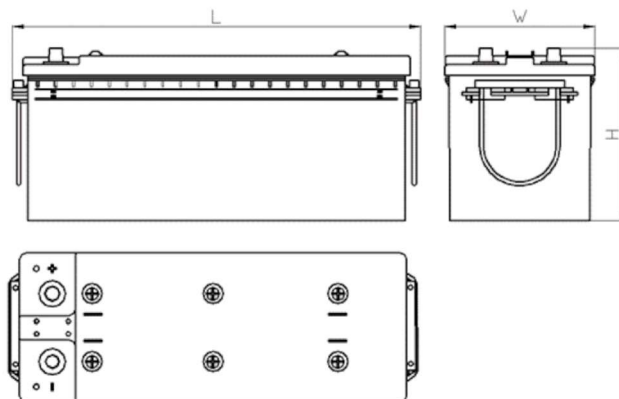

CERTIFIED

www.tecdoc.de

www.teccom.de

TECHNICAL DATA SHEET

Catalog number	761458505
TECHNICAL DATA	
Capacity (Ah)	145Ah
Voltage (V)	12V
Cold cranking performance (A)EN	850
Length (mm) [L]	513
Width (mm) [W]	189
Height (mm) [H]	218
Weight (kg) +/- 10%	34,3
Connection layout	5 (Left +)
Tips	1
Base hold-down	B00
Charge indicator	x
Charging current	Approx. 1/10 Rated Capacity
Charging voltage	14,8 V
Type / Technology	Lead-Acid (Ca-Ca) / X-Classe