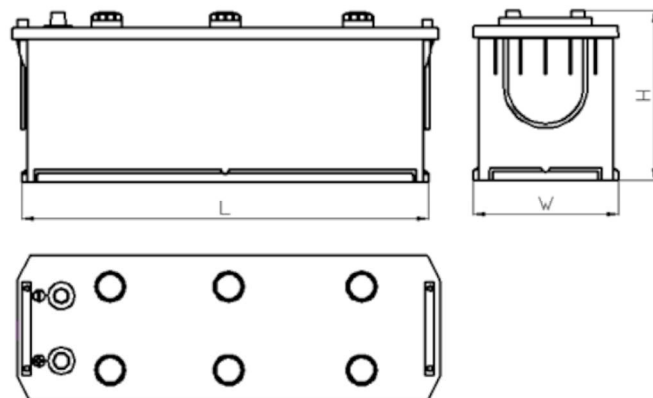

TECHNISCHES DATENBLATT

Nummer	761358003
TECHNISCHE DATEN	
Nennkapazität (Ah)	135Ah
Nennspannung (V)	12V
Kaltstartstrom (A)EN	800
Länge (mm) [L]	509
Szerokość (mm) [W]	175
Höhe (mm) [H]	204
Batteriegewicht (kg) +/- 10%	31,0
Polausführung	3 (Links +)
Schaltung	1
Bodenleiste	B03
Ladeanzeige	x
Ladestrom	Ca. 1/10 Nennkapazität
Ladespannung	14,8 V
Typ / Technologie	Blei-Säure-Batterie (Ca-Ca) / X-Classe

*STANDARD-ERSATZ Varta: - (Scheck)

MASTER-SPORT Automobiltechnik (MS) GmbH
Leopoldstr. 244 80807 München
Tel: +48 18 35 35 475 E-mail: sekretariat@master-sport.de

ISO 9001

ISO IATF 16949*

CERTIFIED

AEO

CERTIFIED

www.tecdoc.de

www.teccom.de