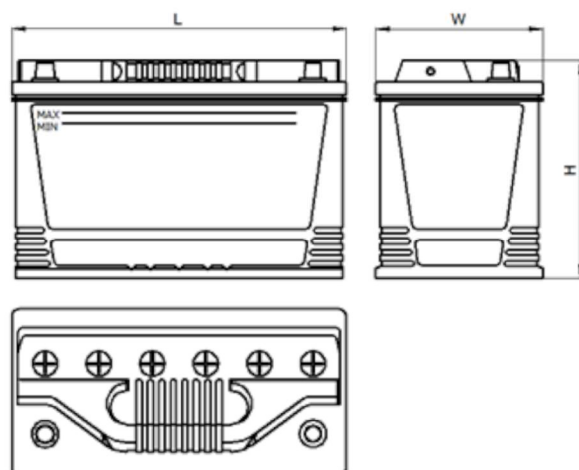

CERTIFIED

AEO

CERTIFIED

www.tecdoc.de

www.teccom.de

TECHNICAL DATA SHEET

Catalog number	761259502
TECHNICAL DATA	
Capacity (Ah)	125Ah
Voltage (V)	12V
Cold cranking performance (A)EN	950
Length (mm) [L]	350
Width (mm) [W]	175
Height (mm) [H]	230
Weight (kg) +/- 10%	26,2
Connection layout	2 (Right +)
Tips	1
Base hold-down	B01
Charge indicator	x
Charging current	Approx. 1/10 Rated Capacity
Charging voltage	14,8 V
Type / Technology	Lead-Acid (Ca-Ca) / X-Classe