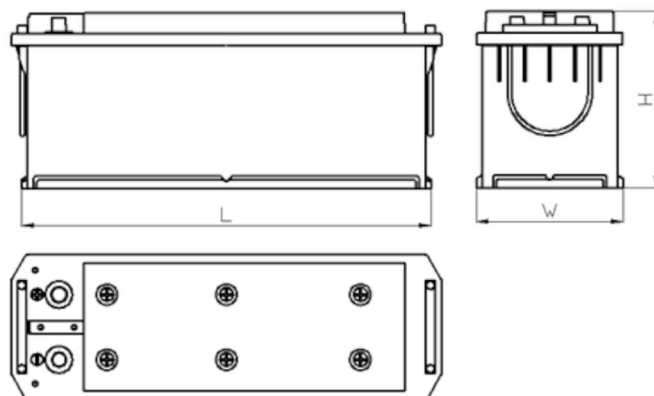

TECHNISCHES DATENBLATT

Nummer	761207503
TECHNISCHE DATEN	
Nennkapazität (Ah)	120Ah
Nennspannung (V)	12V
Kaltstartstrom (A)EN	750
Länge (mm) [L]	513
Szerokość (mm) [W]	189
Höhe (mm) [H]	217
Batteriegewicht (kg) +/- 10%	32,3
Polausführung	3 (Links +)
Schaltung	1
Bodenleiste	B00
Ladeanzeige	x
Ladestrom	Ca. 1/10 Nennkapazität
Ladespannung	14,8 V
Typ / Technologie	Blei-Säure-Batterie (Ca-Ca) / X-Classe

*STANDARD-ERSATZ Varta: - (Scheck)

MASTER-SPORT Automobiltechnik (MS) GmbH
Leopoldstr. 244 80807 München
Tel: +48 18 35 35 475 E-mail: sekretariat@master-sport.de

ISO 9001

ISO IATF 16949*

CERTIFIED

AEO

CERTIFIED

www.tecdoc.de

www.teccom.de